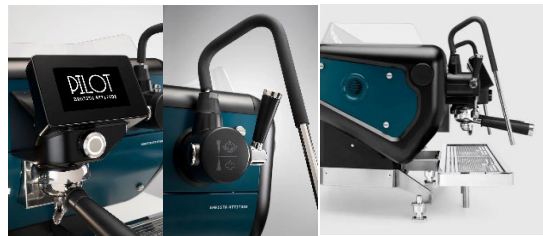

## The Ability to Lead Through a Storm

The Storm is a new-generation high-end espresso machine, born from the perfect blend of cutting-edge modern technology and centuries-old Italian craftsmanship.

World champion baristas were directly involved in its development, ensuring that the machine offers a highly user-friendly design and functionality.

- Heat Exchange Boiler
- Dry Steam Dispenser
- 5in User Display Interface

- Multiple PID Controllers
- Pressure Stabilizer
- Pre-infusion Control

- Cool Touch Steam wand
- Adjustable Tray Height
- USB Port